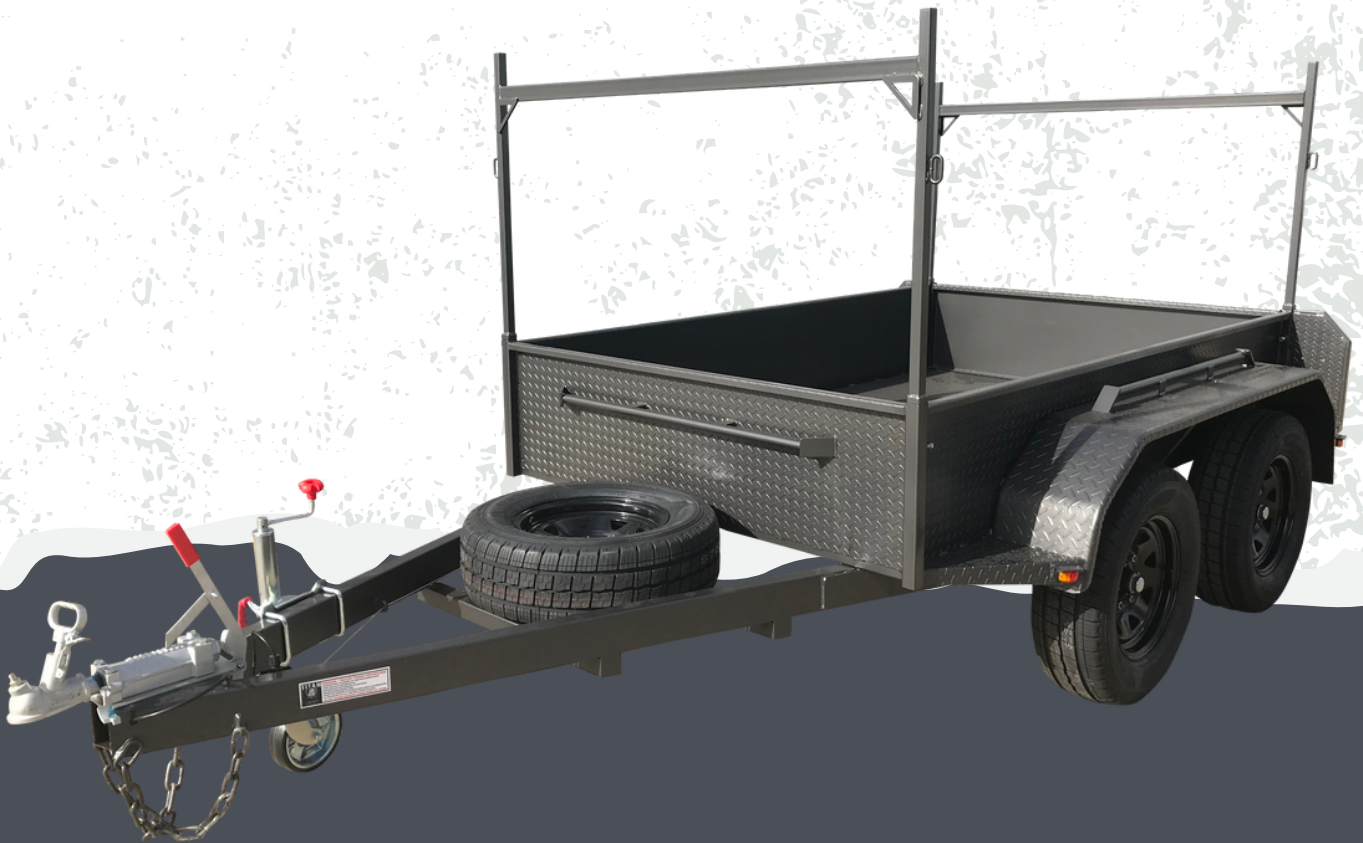

TITAN

BOX TRAILER

It's Titan Tough

Box Trailer

TITAN

BOX TRAILER

It's Titan Tough

Box Trailer

A Titan Engineering box trailer is ideal for commercial and personal use.

They are highly versatile - we can offer box trailers with or without cages.

They are great for weekend getaways, collecting firewood, moving furniture for relocation and so much more.

BOX TRAILER

Specifications

Trailer Type - Box

GVM - 2000kg-4500kg

Size Variations - 2440L x 1530mm W to 4880L x 1830W

Finishes - Painted OR Galvanised

Suspension - Roller Rocker

Flooring - Checker Plate

Lights - Multi Volt LED'S

Accessories Available - Cage, Jerry can holder, Ramps, Tool box, Credo electric brakes

Warranty - 2 years Structural Warranty

VIC Registration - Included

Standard Titan Inclusions - Jockey Wheel & Spare Wheel