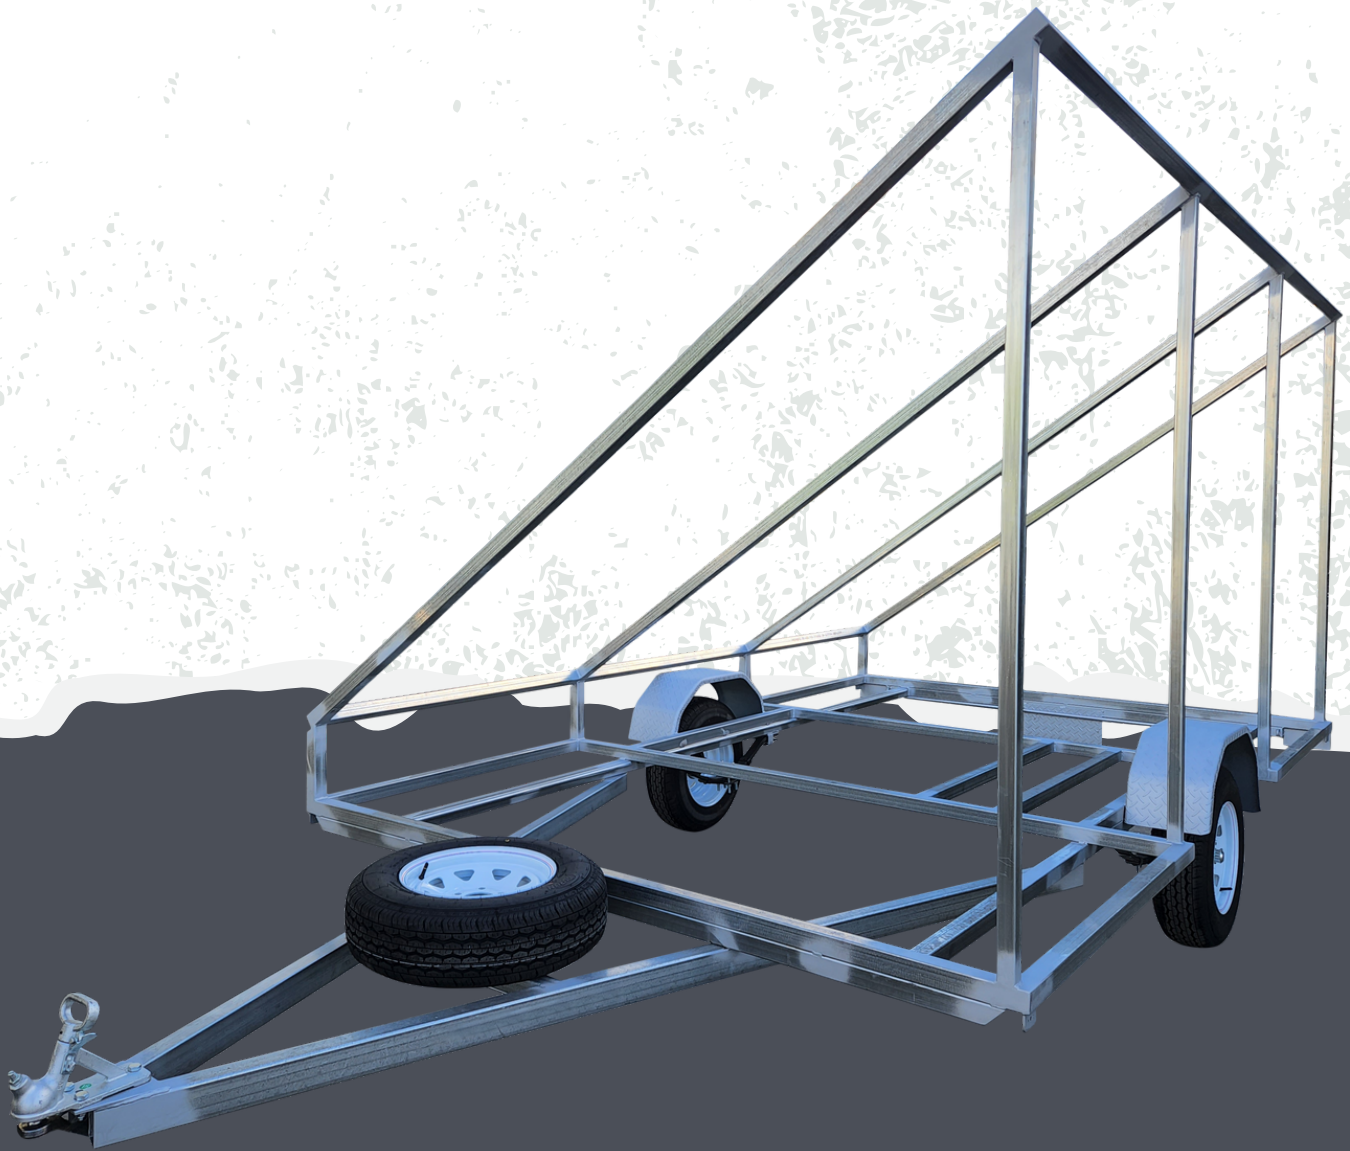

TITAN

SOLAR TRAILER

It's Titan Tough

Solar Trailer

TITAN

SOLAR TRAILER

It's Titan Tough

Solar Trailer

Titan solar trailers are fully transportable which is perfect for off the grid living, construction sites, events, etc.

Our standard size fits 4m x 3m of solar panels however, like with most of our trailers we also offer custom design any size and specifications to suit your needs.

SOLAR TRAILER

Specifications

Trailer Type - Solar Frame

GVM - 750kg

Size Variations - 5500 x 2500 – to custom

Build Type - Dura Gal

Suspension - Roller Rocker

Flooring - Sub frame