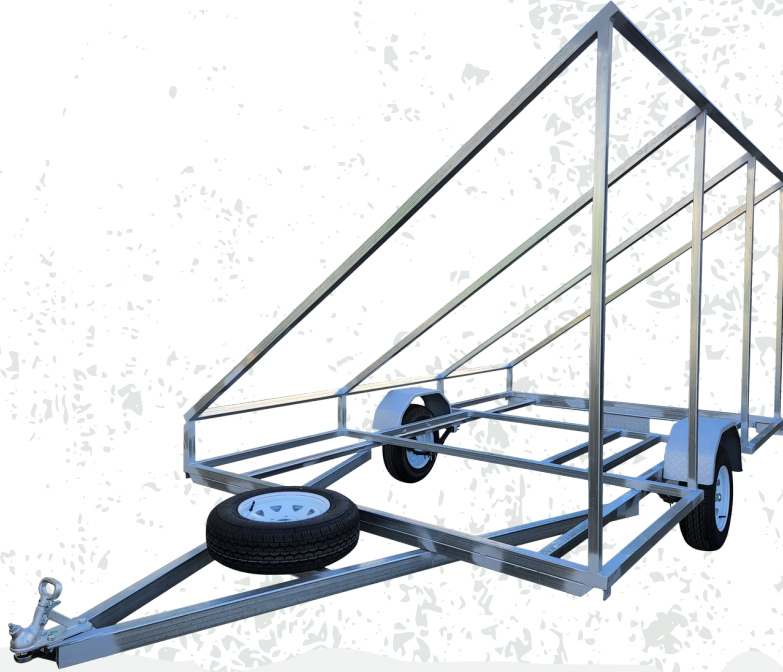

TITAN

SOLAR TRAILER

It's Titan Tough

Solar Trailer

TITAN

SOLAR TRAILER

It's Titan Tough

Solar Trailer

Titan solar trailers are fully transportable which is perfect for off the grid living, construction sites, events, etc.

Our standard size fits 4m x 3m of solar panels however, like with most of our trailers we also offer custom design any size and specifications to suit your needs.

SOLAR TRAILER

Specifications

Trailer Type - Solar Frame

GVM - 750kg

Size Variations - 5500 x 2500 – to custom

Build Type - Dura Gal

Suspension - Roller Rocker

Flooring - Sub frame